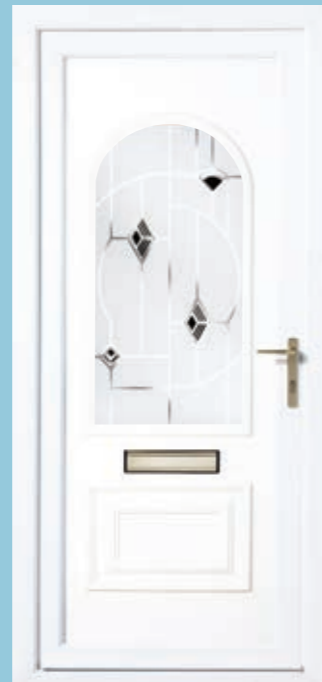

Chichester 1 - Murano* ■