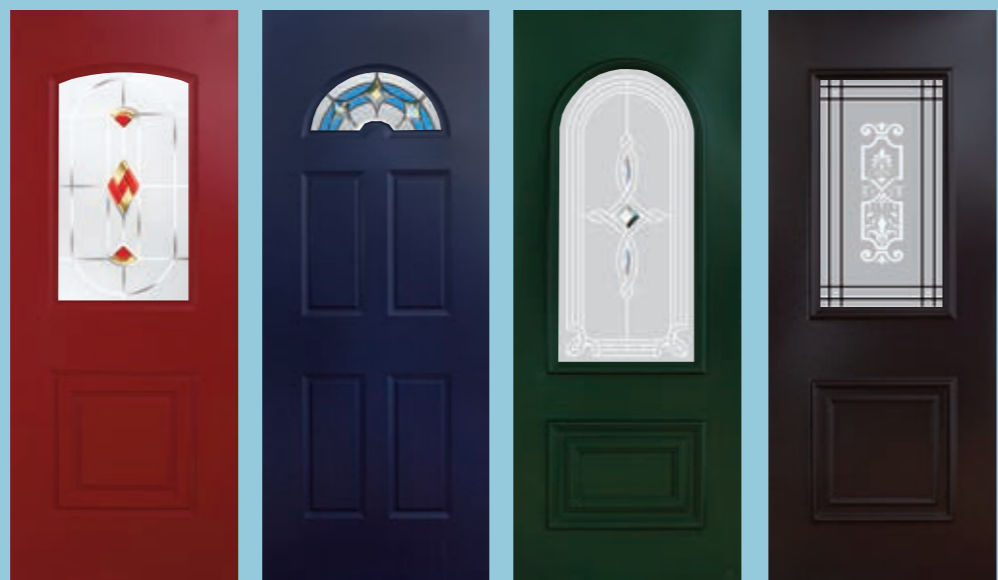

Kendal - Red

York - Blue

Chichester - Green

Brampton - Black