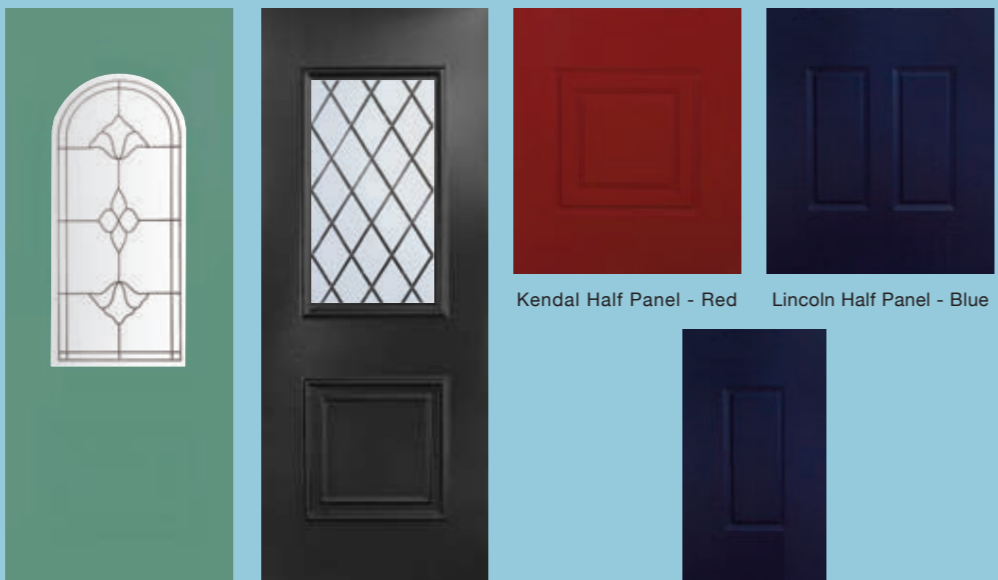

SIDE PANELS
Standard & Euro
Norman, Kendal, Eton, Richmond, Chichester, Oxford

All panels are available as solids and in a variety of whites to suit most profiles.

All panels available in Woodgrain/Mahogany, Rosewood, Light Oak and Irish Oak. Also available in solid colours see page 22.

A selection of door furniture is shown, please check availability for white, black, gold, silver or chrome.

Lincoln Half & Quarter Panel

Lincoln Half Panel (Inverted)

Kendal Half Panel

Kendal Half Panel (Inverted)

Glass Colour Options

Rosewood

Irish Oak

Golden Oak

Mahogany

COLOURED PANELS

All panels featured in this brochure are available in the colours shown. Other colours may be available upon request.

Phoenix - Rosewood

Fife - Irish Oak

Churchill - Golden Oak

Lincoln Straight - Mahogany

Kendal - Red

York - Blue

Chichester - Green

Brampton - Black

Chichester - Chartwell Green