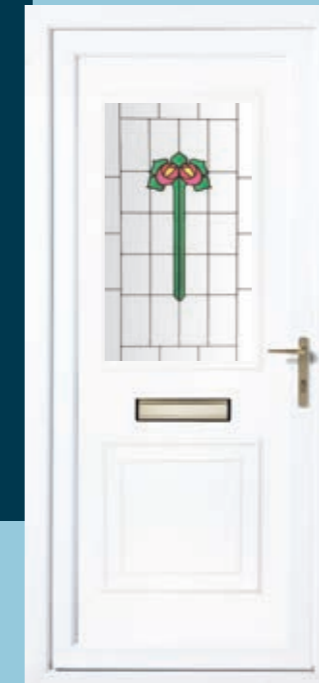

BRAMPTON 1 SQUARE - Pink Rose Bouquet ■ ■ ■