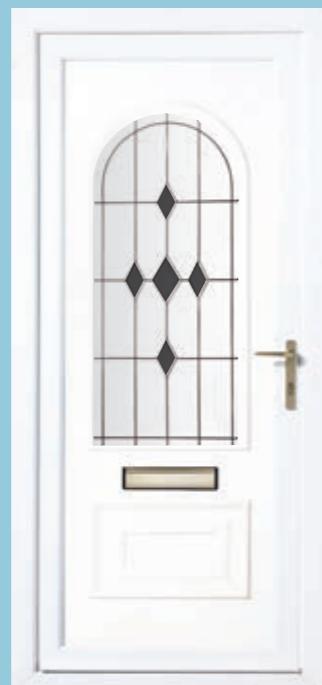

Beverley 1 - Black Galaxy Lead & Bevel ■