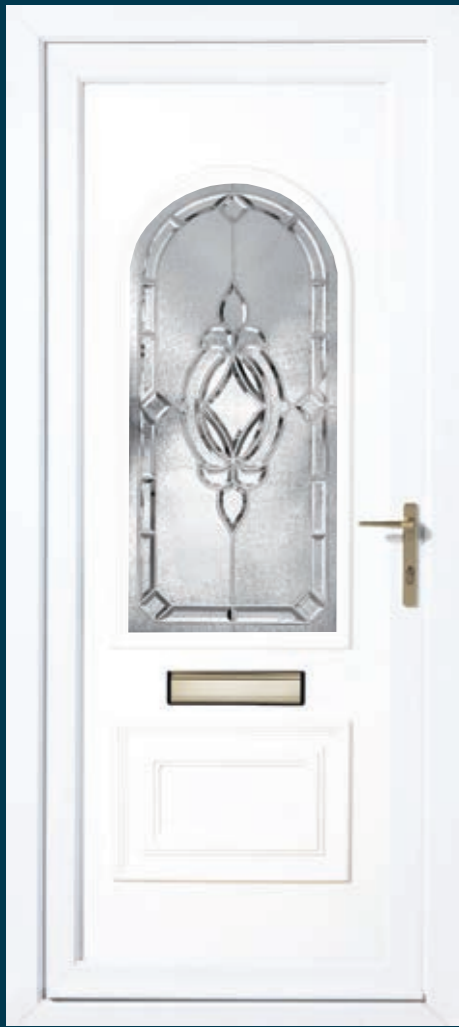

Chichester 1 - Auriga ■